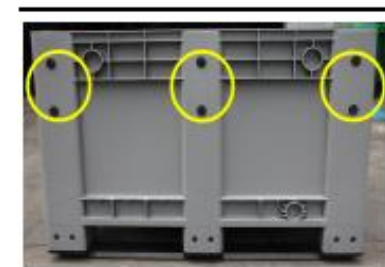

Anti-slip round rubber pads design