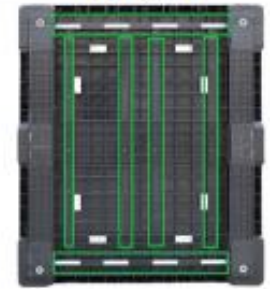

LYPALLETS®

Collapsible Plastic Pallet Box

LYPALLETS®

1

Collapsible Plastic Pallet Box with Lid

Size: 1200x1000x1000mm

Dimension (+5mm)			Weigh (±0.5KG)	Materials	Entry Type	Dynamic	Static	FCL	
External Dimension	Internal Dimension	Folded Dimension							
1200x1000x1000mm	1110x918x865mm	1200x1000x360mm	55.5kg	New HDPP	4 way	1000kg	4000kg	150pcs/40"HC 60pcs/20"GP	
1205x1005x44mm	//	//	6.0kg	New HDPP	//	//	//	//	
Pictures before Folding and Pictures after Folding									

Four way entry design

Flexible steel reinforcement design

Remark

①

Steel Reinforcement: 6pcs steel tubes

②

HS CODE: Box:3923.10 Lid:3923.50

③